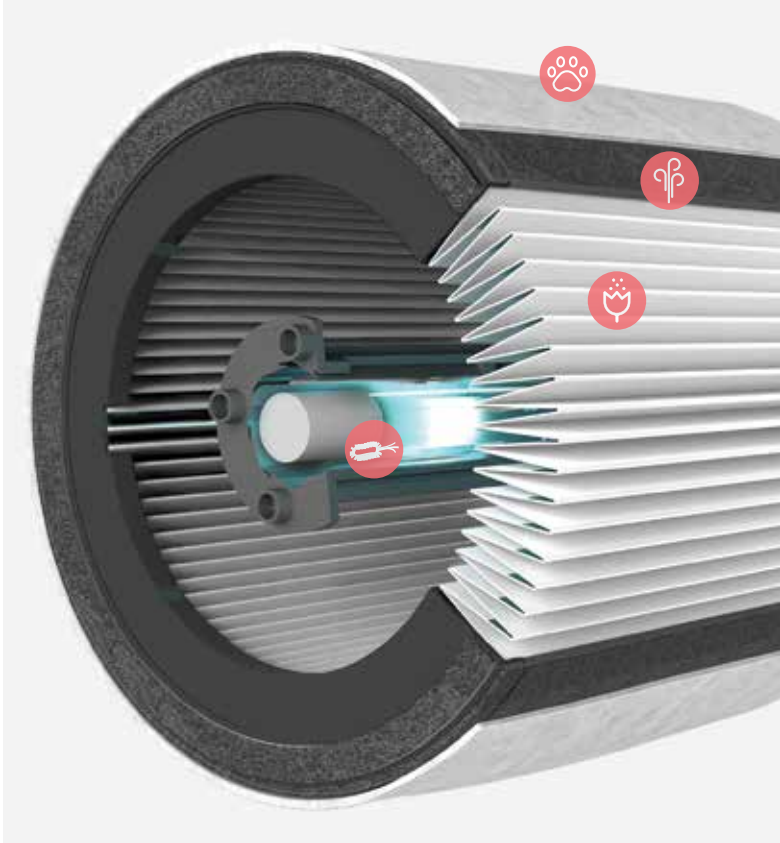

Clean air should be everywhere, not just near the purifier. Placed across the room, SensorPod™ measures pollutants away from the purifier, then communicates with the purifier to ensure the full room benefits from purified air.

Clean air everywhere

PureDirect™ proprietary technology splits clean air into two streams, delivering purified air comfortably and efficiently throughout the room.

Captures and destroys pollutants*

360 degree DuPont™ filtration captures pollutants such as allergens, VOC gases and microscopic particles. UltraViolet sterilisation destroys germs and viruses that can build up on the filter, preventing re-circulation of live germs.

 WASHABLE PREFILTER

 CARBON FILTER

 HEPA FILTER

 UV STERILISATION

*In laboratory testing, UV lamp killed >98.8% of Staphylococcus aureus and Pseudomonas aeruginosa.

Responds to your air

SensorPod™ air quality readings are displayed on the illuminated disc. Know when your air is good, moderate or poor and have the peace of mind that your purifier responds accordingly.